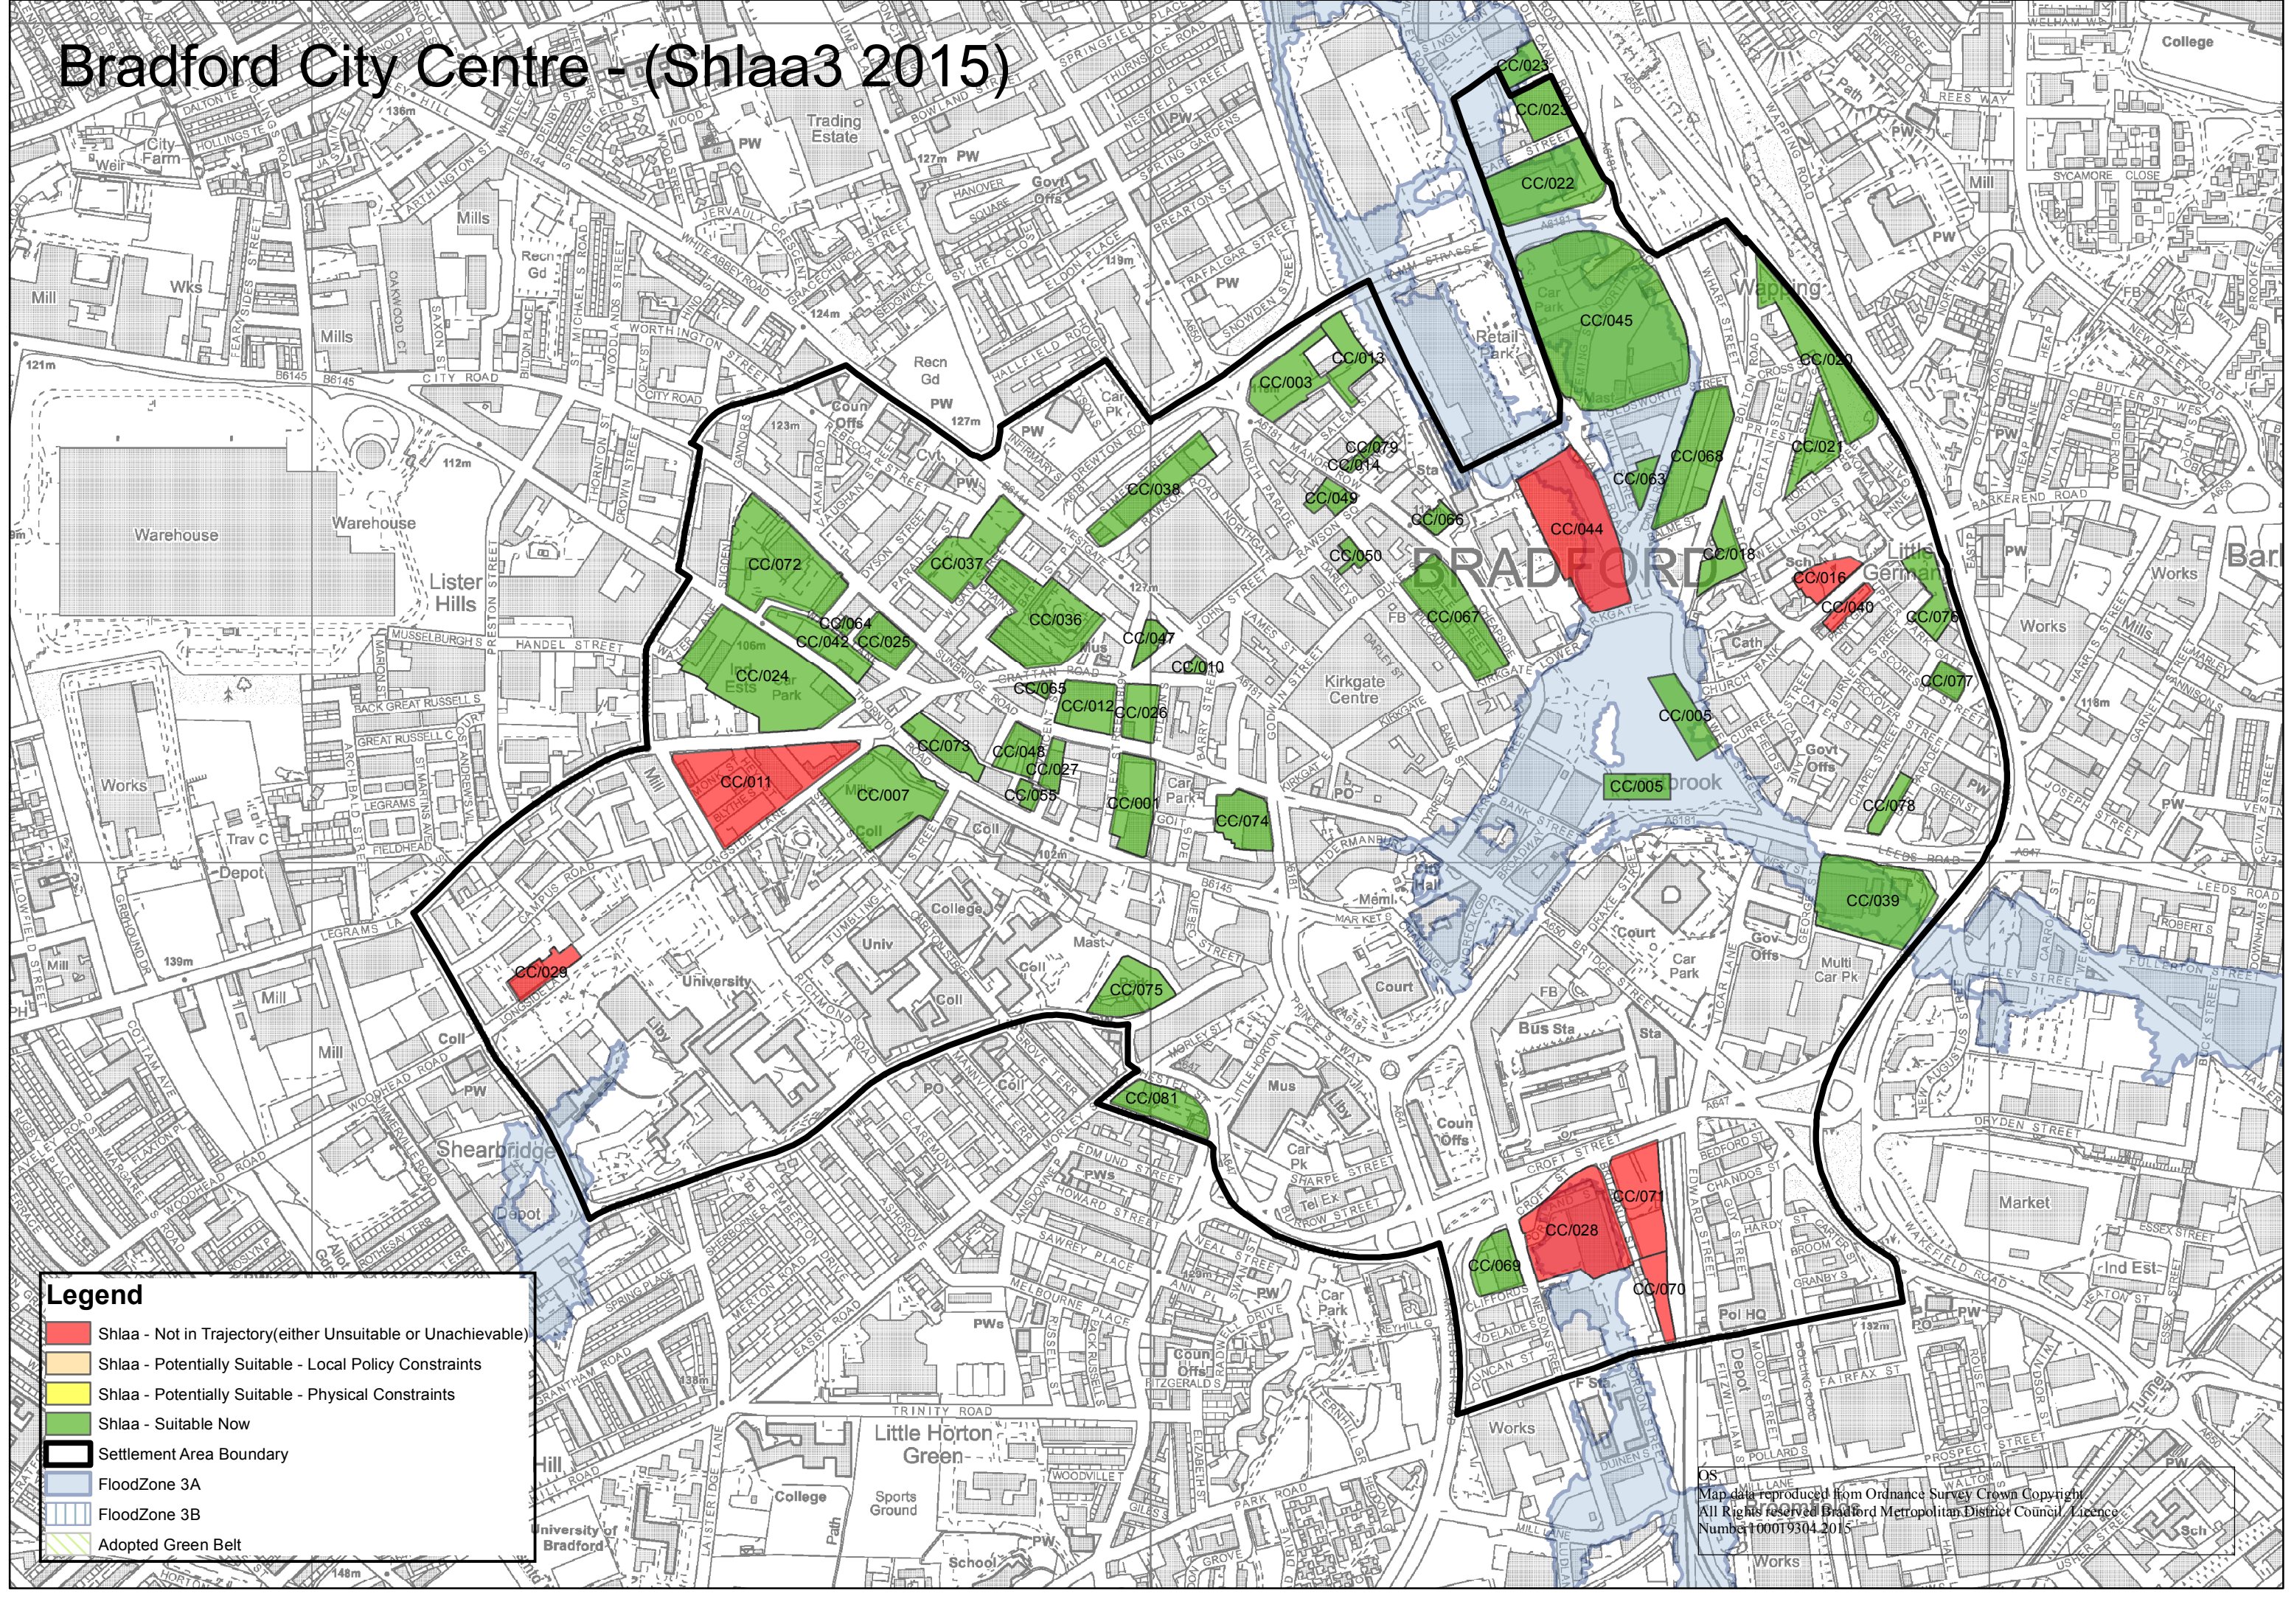

Bradford City Centre - (Shlaa3 2015)

Legend

- Shlaa - Not in Trajectory(either Unsuitable or Unachievable)
- Shlaa - Potentially Suitable - Local Policy Constraints
- Shlaa - Potentially Suitable - Physical Constraints
- Shlaa - Suitable Now
- Settlement Area Boundary
- FloodZone 3A
- FloodZone 3B
- Adopted Green Belt

OS
 Map data reproduced from Ordnance Survey Crown Copyright
 All Rights reserved Bradford Metropolitan District Council. Licence
 Number 100019304.2015